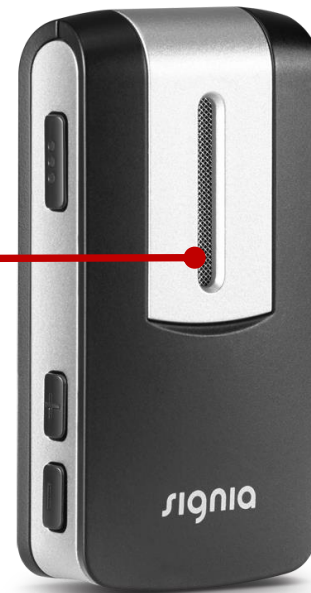

Signia Nx Products

StreamLine Mic - Overview

StreamLine Mic offers intuitive onboard control and status elements

Multi function button

- Switch on (press 3 sec) and off (press 6 sec)
- Toggle between two modes:
 - Bluetooth Phone Mode
 - Remote Microphone Mode

Static directional microphones

VC / Program up VC / Program down

- integrated Microphone for
 - Handsfree phone calls
 - Remote microphone functionality
- Accept/decline calls
- Volume increase
- Volume decrease

Power indicator

Status indicator

Signia Nx Products

Pure Charge&Go Nx (April 2018)

Pure Charge&Go Nx

The ultimate RIC solution which combines all the benefits of the recently launched Pure 312 Nx (OVP, Ultra HD e2e, Bluetooth, Telecare 3.0) with our successful Li-Ion technology. **Available in the 7nx/5nx/3nx performance levels.**